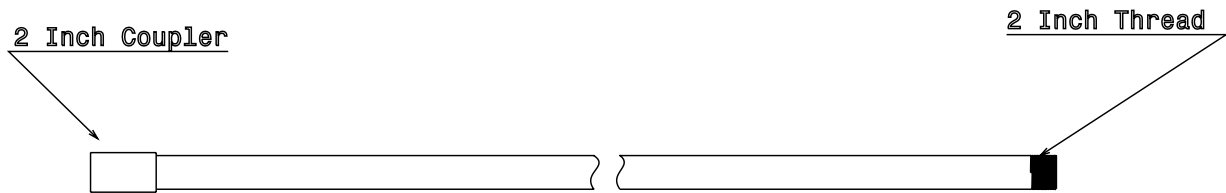

PRODUCT CODE: GC5
ELECTRICAL CONDUIT TUBE

DESCRIPTION

2" x 3.75mtr Conduit Length

FINISH

Class 4 Hot Dipped Galvanised

MATERIAL

Steel

PACKAGING

Inner bundle qty 4 lengths / Master bundle qty 84 lengths

ADDITIONAL NOTES

Conforms to BS 31
Compliant to LU Standard 1-085 (for use on surface & sub-surface locations)
Threaded on both ends and supplied complete with one coupler

Isometric view
Scale: 1:3

Front view
Scale: 1:3